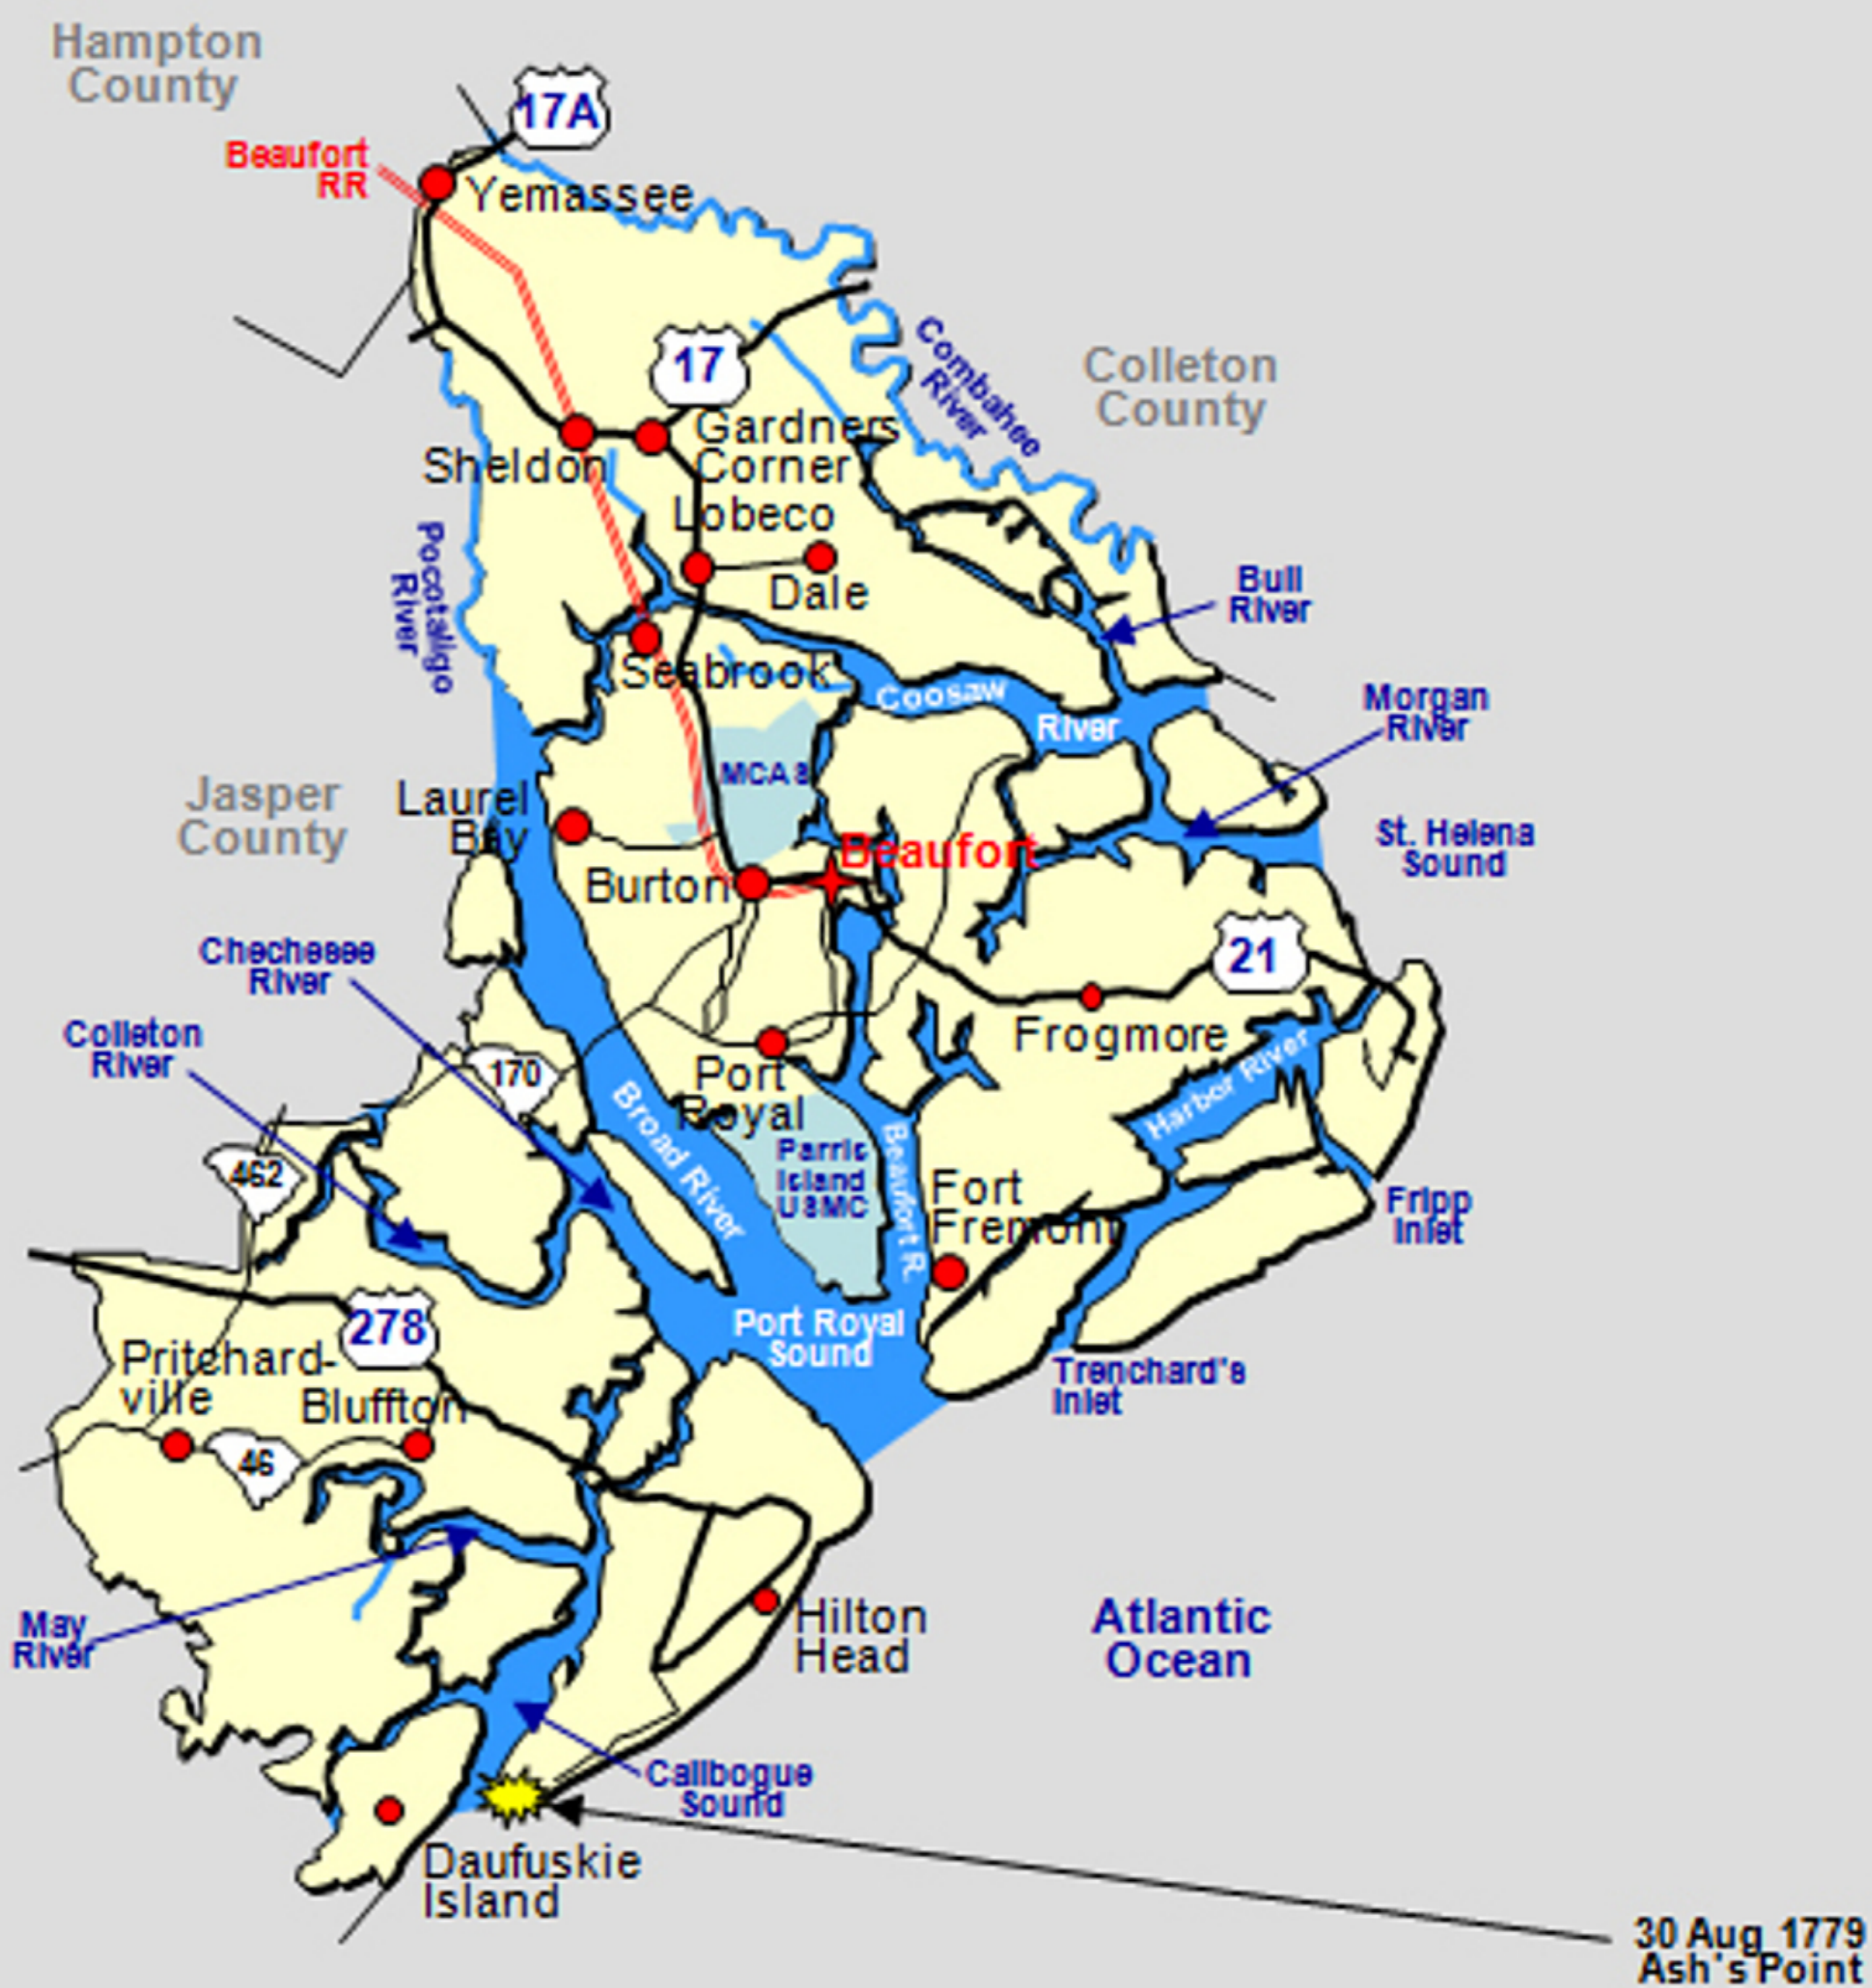

The US Revolution in Present-Day Beaufort County

30 Aug 1779
Ash's Point

 = County Seat